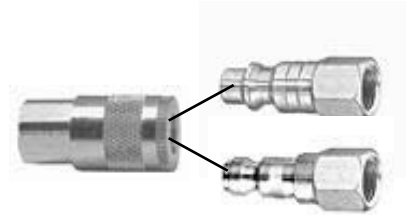

PLUGS & COUPLERS

SENCO CONTRACTOR QUALITY PLUGS/COUPLERS

- Blister packed for easy display
- Also available bulk-packed in boxes of 10
- 4 to 8 stainless steel locking ball bearings (depending on size)
- Positive alignment and free swiveling action to reduce hose torque
- Manufactured from solid bar stock with hardened wear points
- Packaged hose assembly sets include a plug and a coupler

AVAILABLE STYLES

Industrial Interchange

Tru-Flate

Universal Couplers

(will accept Industrial Interchange or Tru-Flate)

- Plugs and couplers come in two styles. Industrial Interchange and Tru-Flate. You must stay with your system for plugs and couplers or you must have a universal coupler to complete the connection.

UNIVERSAL COUPLERS

- Just push plug into coupler
- No need to pull back on sleeve

Body X Thread	Package Type	Qty/Pack	Item #
1/4" Body X 1/4" FPT	Blister	1	PC0900
1/4" Body X 1/4" FPT	none	10	PC0698

Body X Thread	Package Type	Qty/Pack	Item #
1/4" Body X 1/4" MPT	Blister	1	PC0901
1/4" Body X 1/4" MPT	none	10	PC0699

INDUSTRIAL INTERCHANGE

Plugs

Body X Thread	Qty/Pack	Item #
1/4" Body X 1/4" MPT	2	PC0479
1/4" Body X 1/4" MPT	10	PC0231
1/4" Body X 3/8" MPT	2	PC0480
1/4" Body X 3/8" MPT	10	PC0413
3/8" Body X 1/4" MPT	2	PC0486
3/8" Body X 1/4" MPT	10	PC0409
3/8" Body x 3/8" MPT	2	PC0485
3/8" Body x 3/8" MPT	10	PC0232