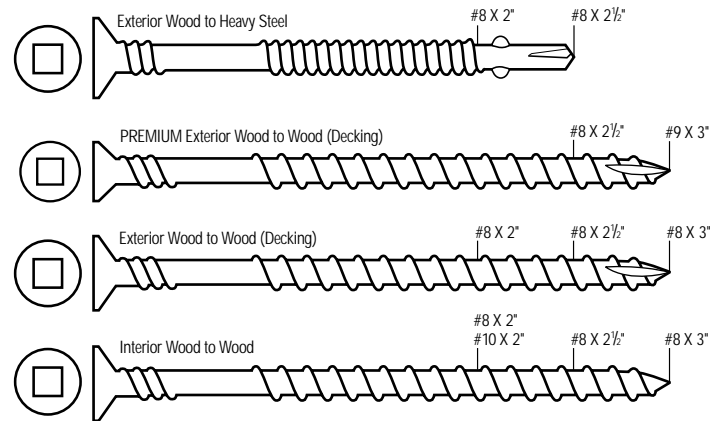

Cordless Screw Feed Systems ready to assemble to screw gun

DuraSpin™ DS200

Benefits

- DS200 drives all screws from 1" to 2" in length
- Includes two drive bits and mounting hardware for easy assembly to DeWalt, Milwaukee and Bosch screw guns

DuraSpin™ DS300

Includes flooring extension

Benefits

- DS300 drives all screws from 2" to 3" in length
- Includes two drive bits, flooring extension, case and mounting hardware for easy assembly to DeWalt, Milwaukee and Bosch screw guns