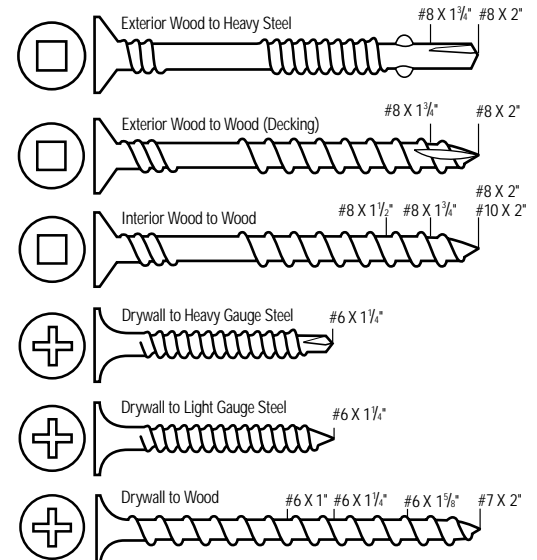

Cordless Screw Feed Systems ready to assemble to screw gun

DuraSpin™ DS200

Benefits

- DS200 drives all screws from 1" to 2" in length
- Includes two drive bits and mounting hardware for easy assembly to DeWalt, Milwaukee and Bosch screw guns

DuraSpin™ DS300

Includes flooring extension

Benefits

- DS300 drives all screws from 2" to 3" in length
- Includes two drive bits, flooring extension, case and mounting hardware for easy assembly to DeWalt, Milwaukee and Bosch screw guns